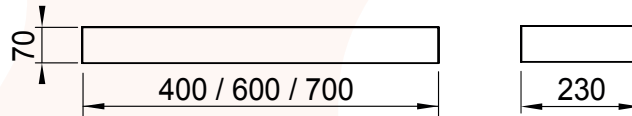

400 mm

600 mm

700 mm

Posities gaten in Dekton Mini Base Shelf

Mini Base Shelf	Links	Midden	Rechts
400x230	115	200	285
600x230	150	300	450
700x230	175	350	325

All content on this drawing is protected by intellectual property laws and the sole property of Looox B.V.