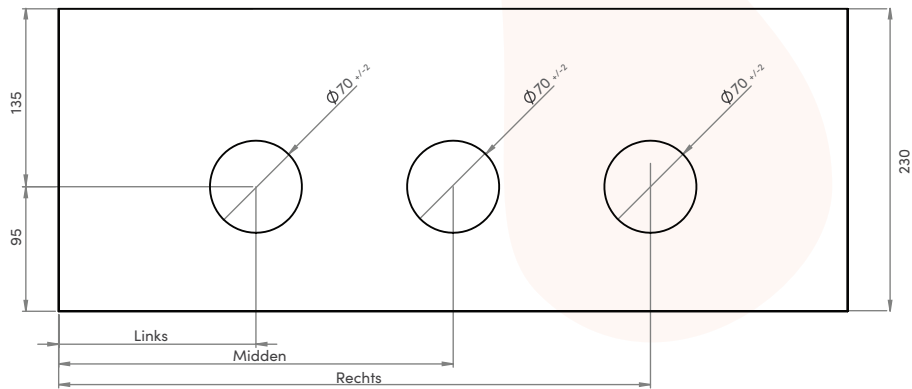

400 mm

600 mm

700 mm

Posities gaten in Dekton Mini Base Shelf

Mini Base Shelf	Links	Midden	Rechts
400x230	115	200	285
600x230	150	300	450
700x230	175	350	325

All content on this drawing is protected by intellectual property laws and the sole property of Looox B.V.