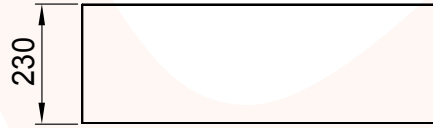

400 mm

600 mm

700 mm

Posities gaten in Dekton Mini Base Shelf

Mini Base Shelf	Links	Midden	Rechts
400x230	115	200	285
600x230	150	300	450
700x230	175	350	325

All content on this drawing is protected by intellectual property laws and the sole property of Looox B.V.